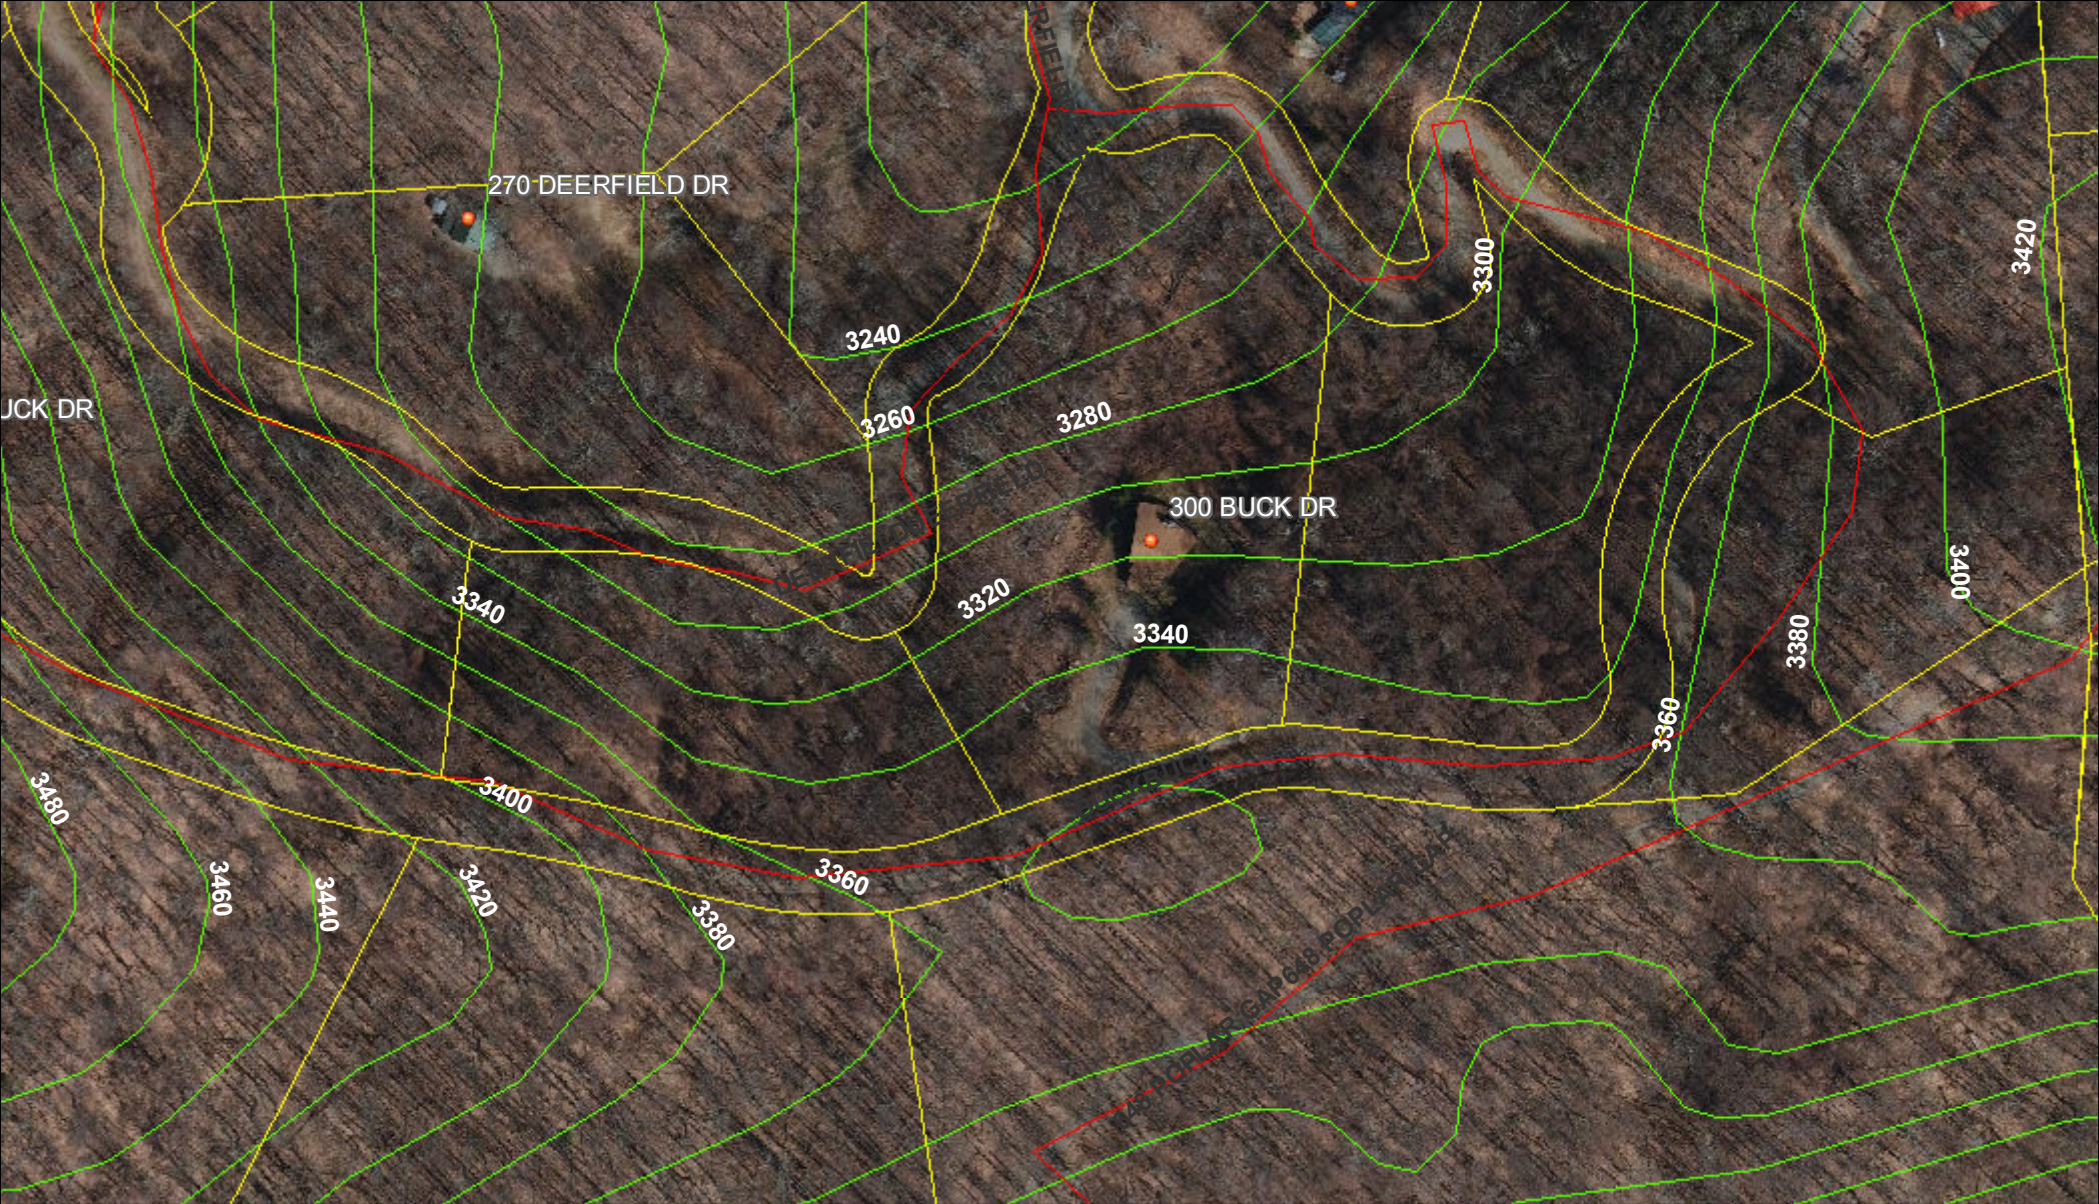

300 BUCK DRIVE Aerial & contours

April 27, 2017

- 2015 Madison County Tax Parcels
- Addresses
- Roads
- 20ft Contours

Source: Esri, DigitalGlobe, GeoEye, Earthstar Geographics, CNES/Airbus DS, USDA, USGS, AeroGRID, IGN, and the GIS User Community