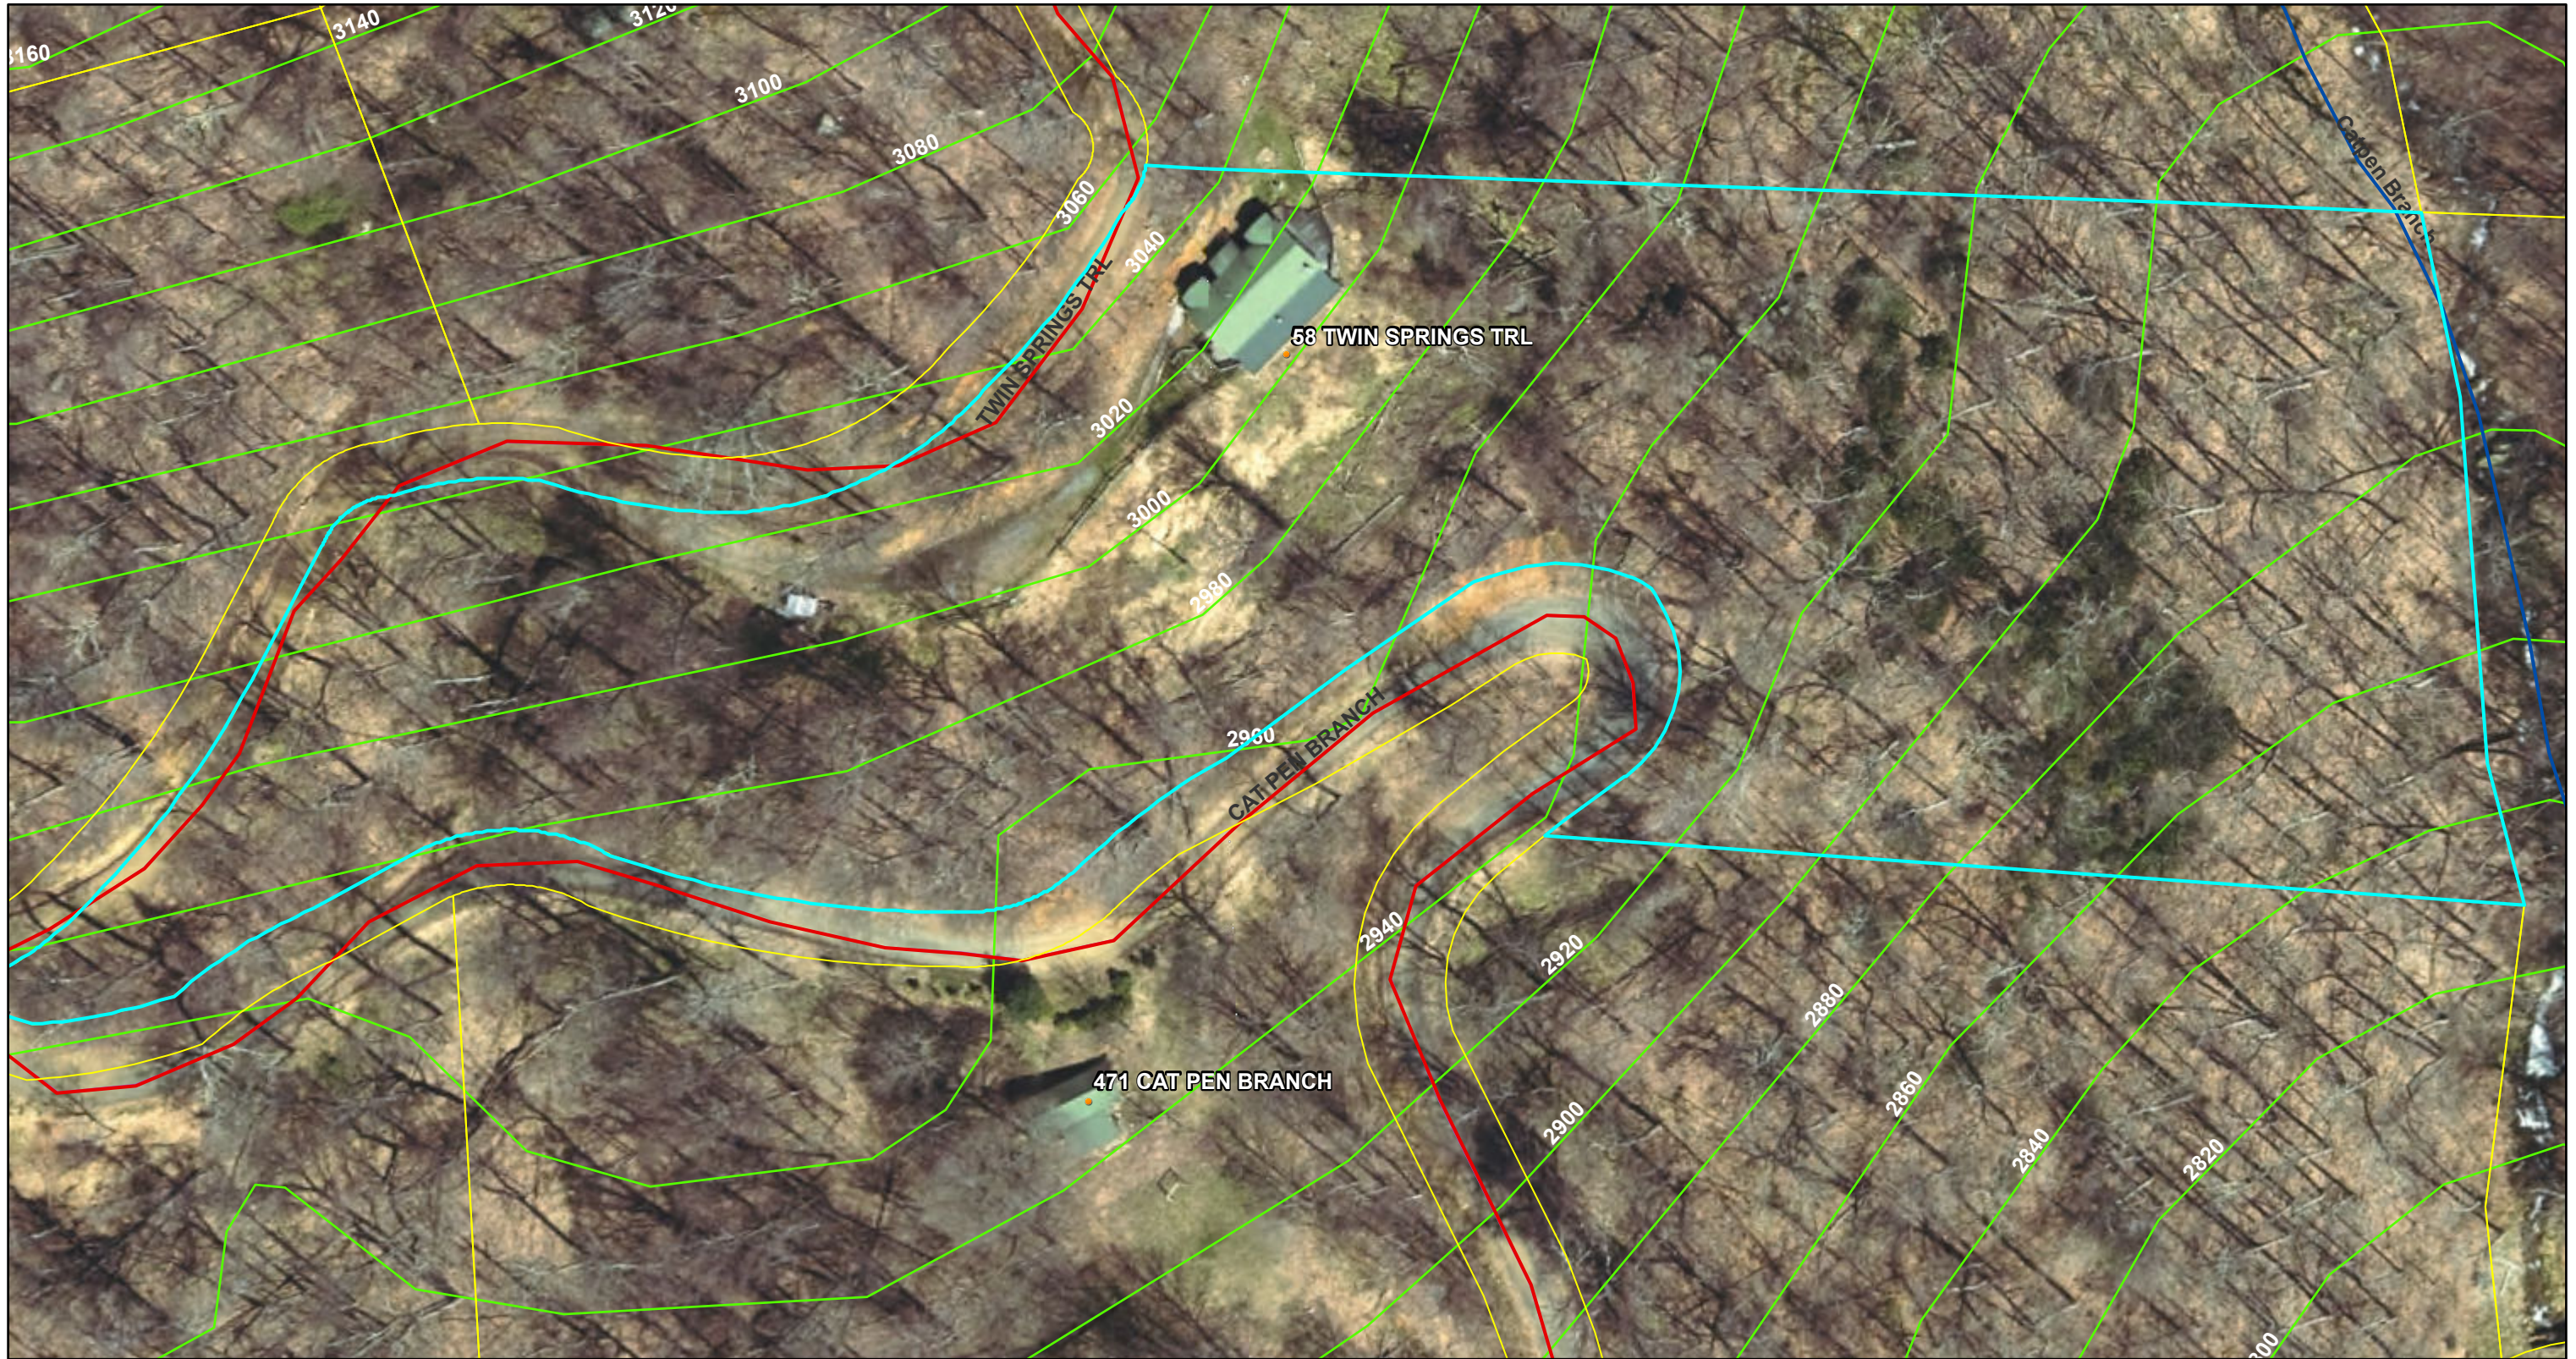

TWIN SPRINGS TRL

3/30/2019, 8:53:07 AM

- 2017 Madison County Tax Parcels
- Addresses
- Roads
- Streams
- 20ft Contours
- Roads 2 2018

NC Center for Geographic Information & Analysis